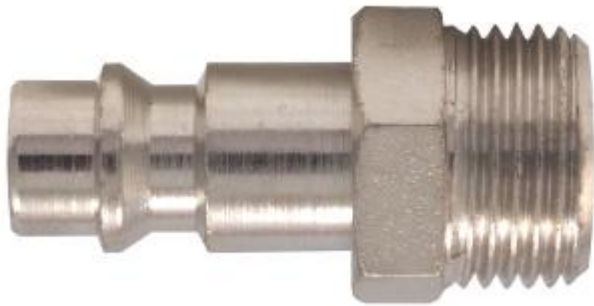

QUICK COUPLINGS AND ADAPTORS / ITALIAN TYPE ADAPTORS

MALE

MADE IN ITALY

ITALIAN TYPE ADAPTORS

(To be specified whether yellow or nickel-plated)

ITEM	THREAD	PACK. QTY
BX12i/1	1/4 M	100 pcs
BX12i/2	3/8 M	100 pcs
BX12i/3	1/2 M	100 pcs